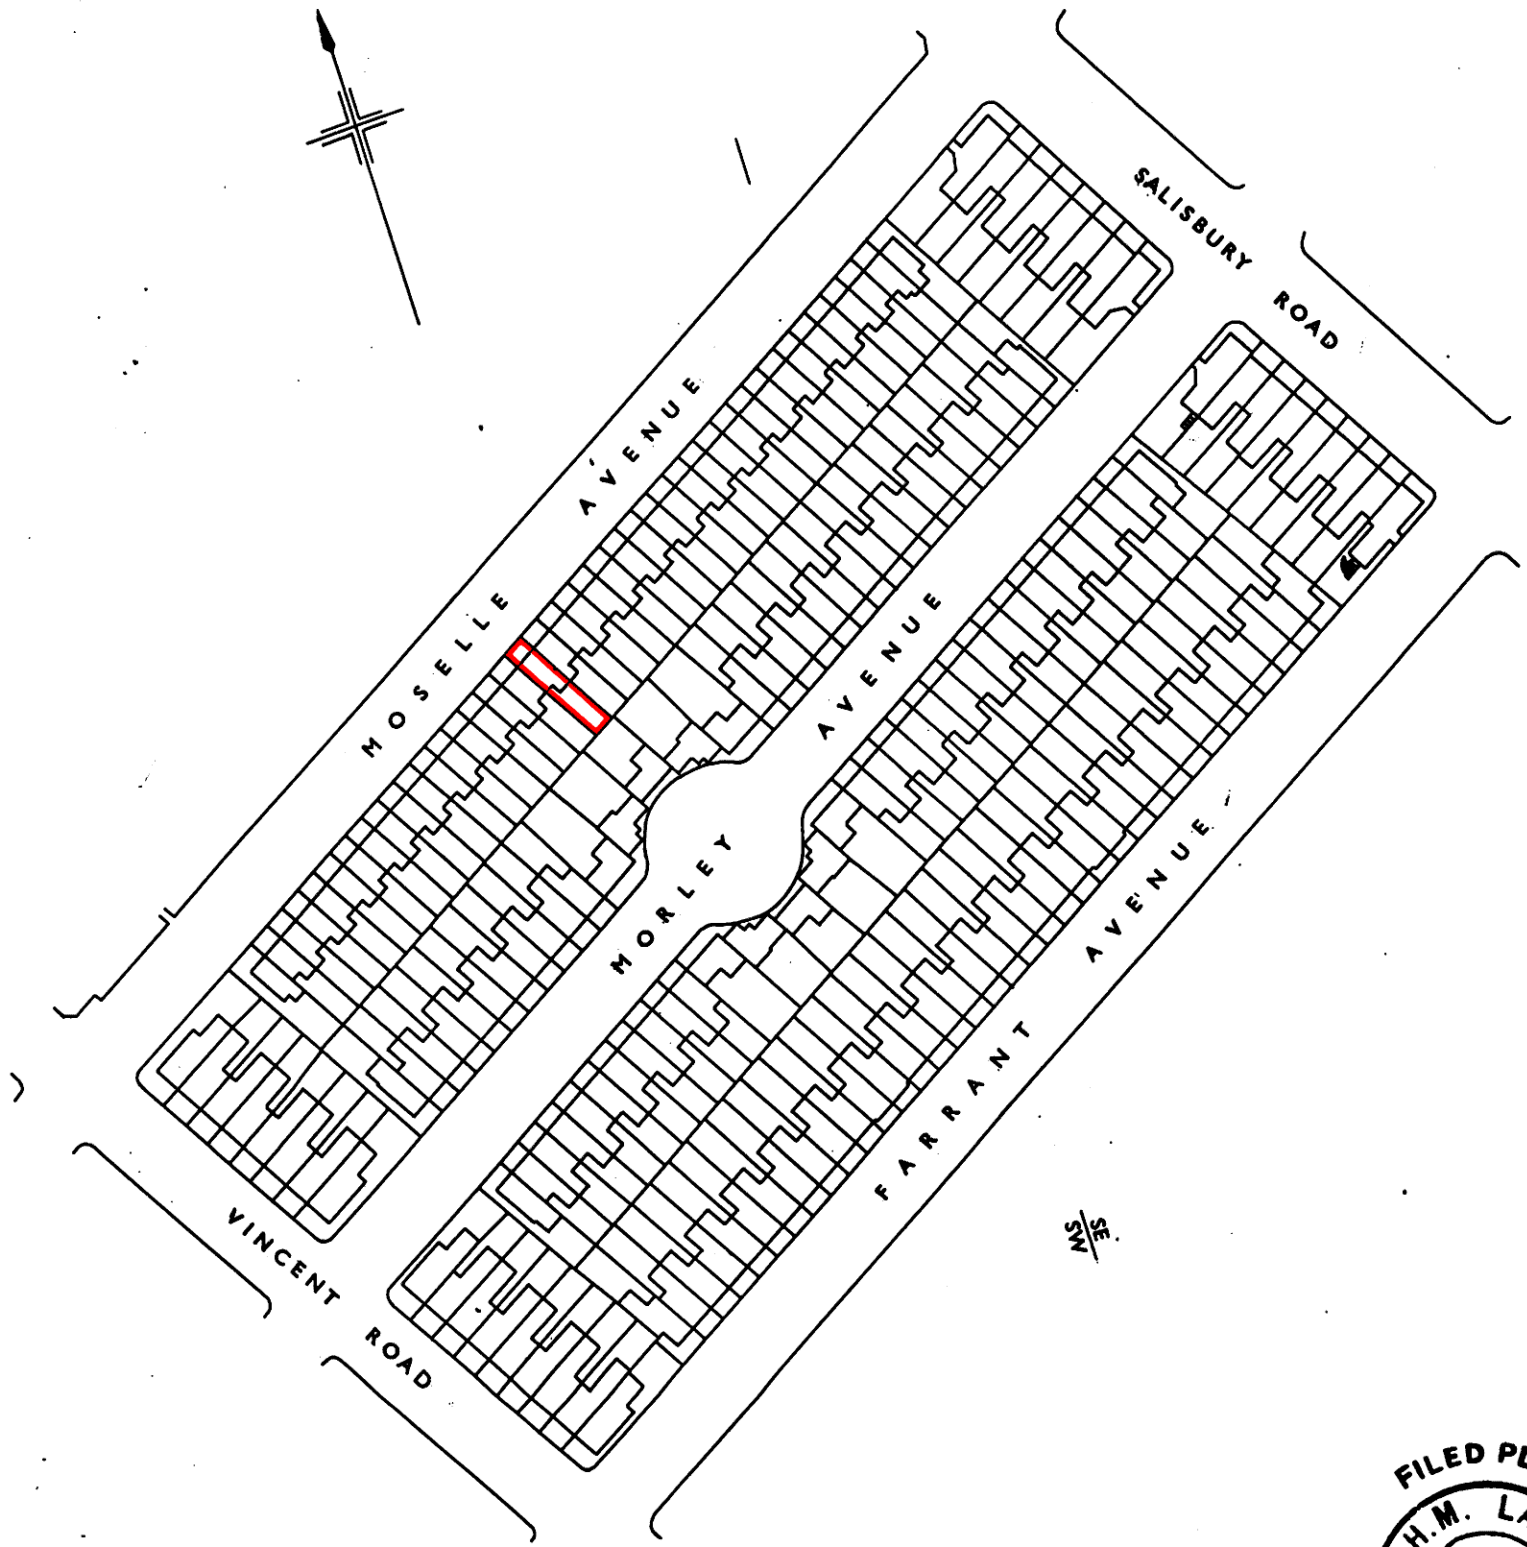

H. M. LAND REGISTRY

NATIONAL GRID PLAN
GREATER LONDON

TQ 3190 SECTION R

Scale 1/1250

BOROUGH OF HARINGEY

Old Reference MIDDLESEX XII 2 BY
Made and printed by the Director
General of the Ordnance Survey,
Cheshington, Surrey. 1966 for HMLR
© Crown Copyright 1966

TITLE NO. EGL 335353

This is a print of the view of the title plan obtained from Land Registry showing the state of the title plan on 20 February 2008 at 10:42:37. This title plan shows the general position, not the exact line, of the boundaries. It may be subject to distortions in scale. Measurements scaled from this plan may not match measurements between the same points on the ground. See Land Registry Public Guide 19 - Title Plans and Boundaries.

This title is dealt with by Land Registry, Swansea Office.

©Crown Copyright. Produced by Land Registry. Reproduction in whole or in part is prohibited without the prior written permission of Ordnance Survey. Licence Number 100026316.